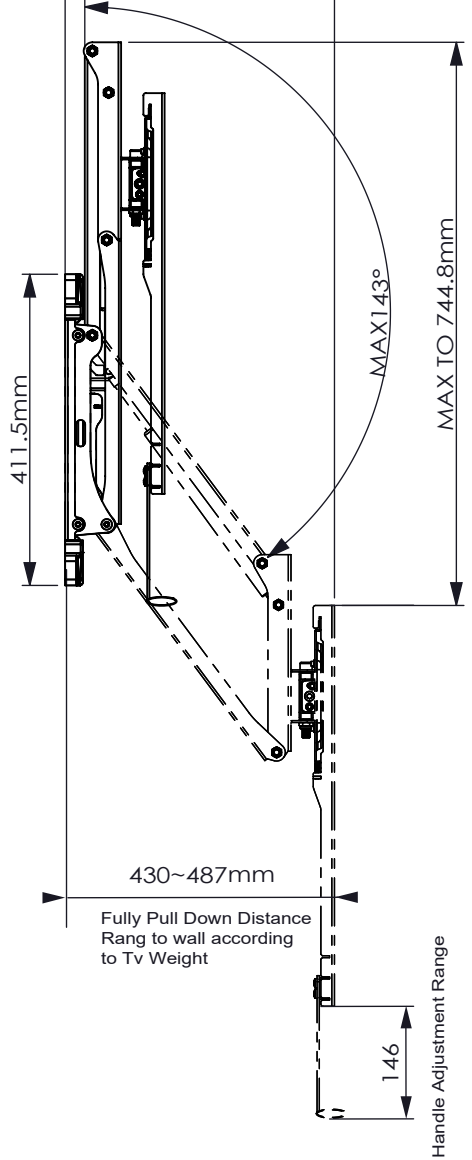

from 131.5mm to MAX 508.0mm

430~487mm
Fully Pull Down Distance
Rang to wall according
to Tv Weight

swivel: $\pm 18^\circ$
level : $\pm 5^\circ$
tilt: $\pm 15^\circ$
TV: 55" to 63"
load capacity: 7.5~32 KG
VESA: 110x100 to 600x400

Tranquil Mount Ltd	
scale : 1:1	TMO100A