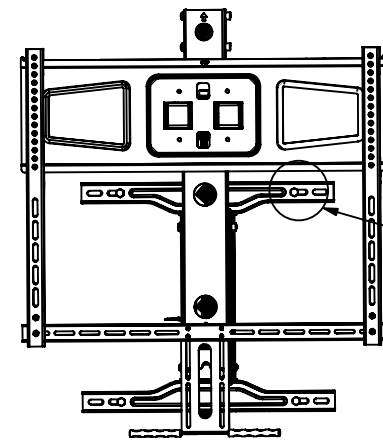

from 131.5mm to MAX 508.0mm

430~487mm
Fully Pull Down Distance
Rang to wall according
to Tv Weight

swivel: $\pm 18^\circ$
level : $\pm 5^\circ$
tilt: $\pm 15^\circ$
TV: 55" to 63"
load capacity: 7.5~32 KG
VESA: 110x100 to 600x400

Tranquil Mount Ltd	
scale : 1:1	TMO100A