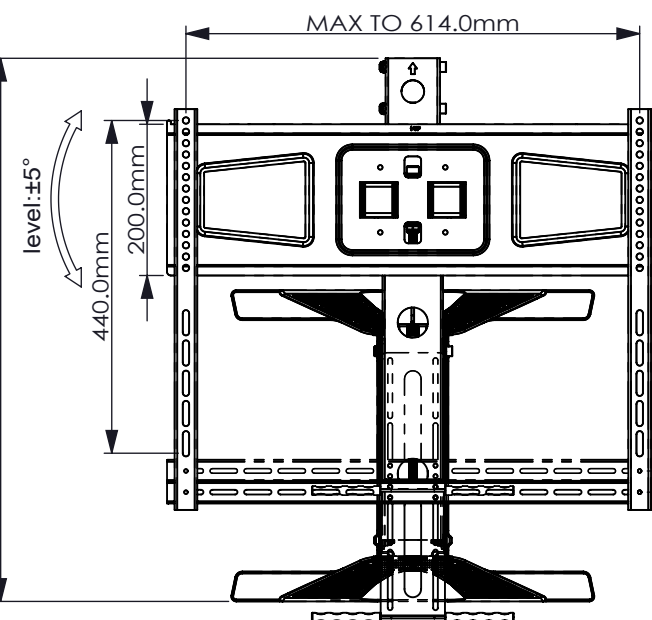

from 131.5mm to MAX 508.0mm

430~487mm
Fully Pull Down Distance
Rang to wall according
to Tv Weight

swivel: $\pm 18^\circ$
level : $\pm 5^\circ$
tilt: $\pm 15^\circ$
TV: 55" to 63"
load capacity: 7.5~32 KG
VESA: 110x100 to 600x400

Tranquil Mount Ltd	
scale : 1:1	TMO100A