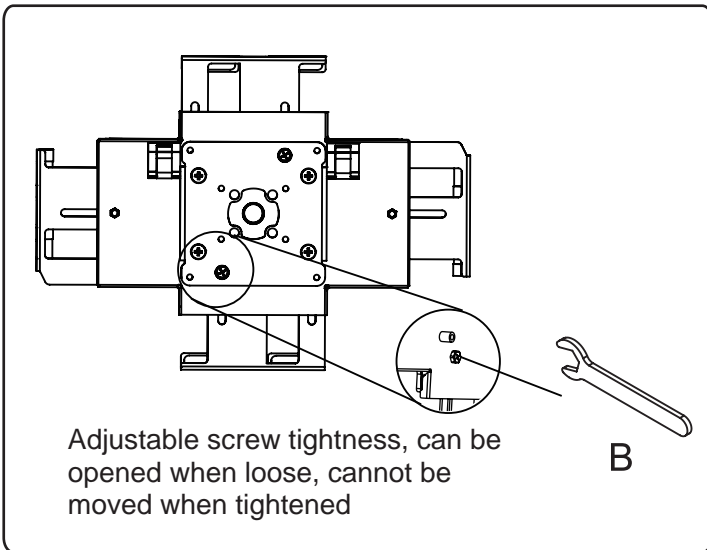

INSTALLATION INSTRUCTION

TMO-TAB-008

Components : STEP 1: Install the accessory on the column with screw A

STEP 2: Adjust the screws with wrench B

STEP 3: The cable can be inserted into the cable clamp

Step 4: Place the tablet in