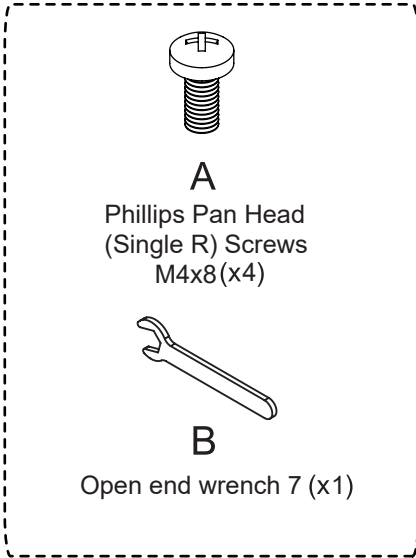

INSTALLATION INSTRUCTION

TMO-TAB-008

Components : STEP 1: Install the accessory on the column with screw A

STEP 2: Adjust the screws with wrench B

STEP 3: The cable can be inserted into the cable clamp

Step 4: Place the tablet in