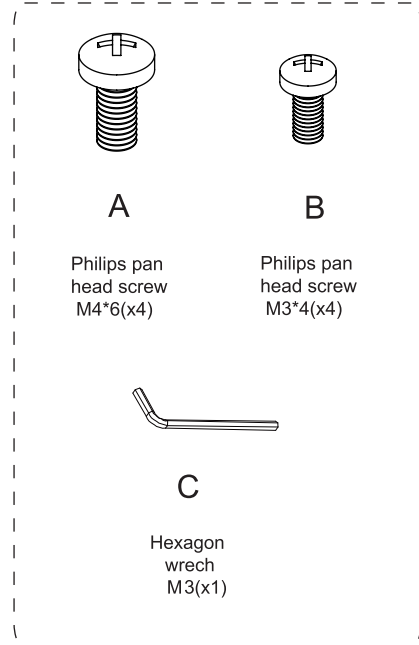

INSTALLATION INSTRUCTION

TMO-TAB-021

Components

STEP1: Attach the case to the bracket

STEP2: Install the charging box and cable sleeve

STEP3: Clamp to the table

STEP4: Clamp the tablet device to the stand