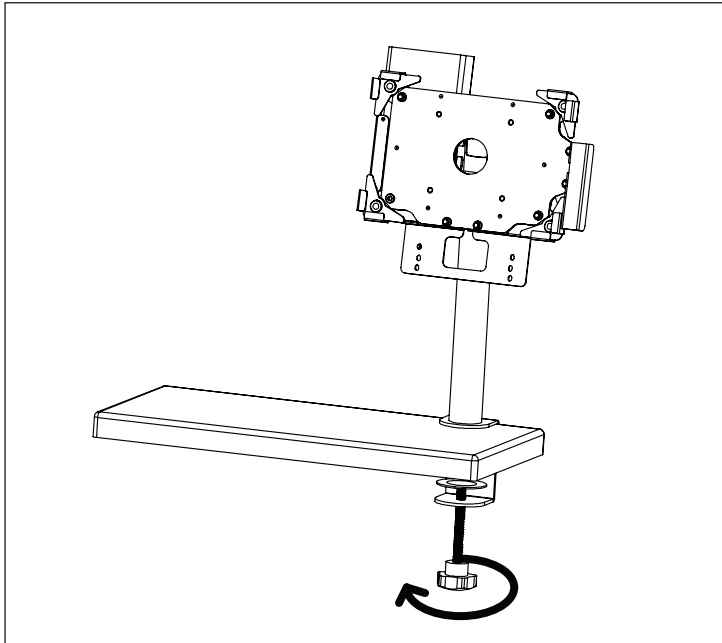

INSTALLATION INSTRUCTION

TMO-TAB-021

Components

STEP1: Attach the case to the bracket

STEP2: Install the charging box and cable sleeve

STEP3: Clamp to the table

STEP4: Clamp the tablet device to the stand